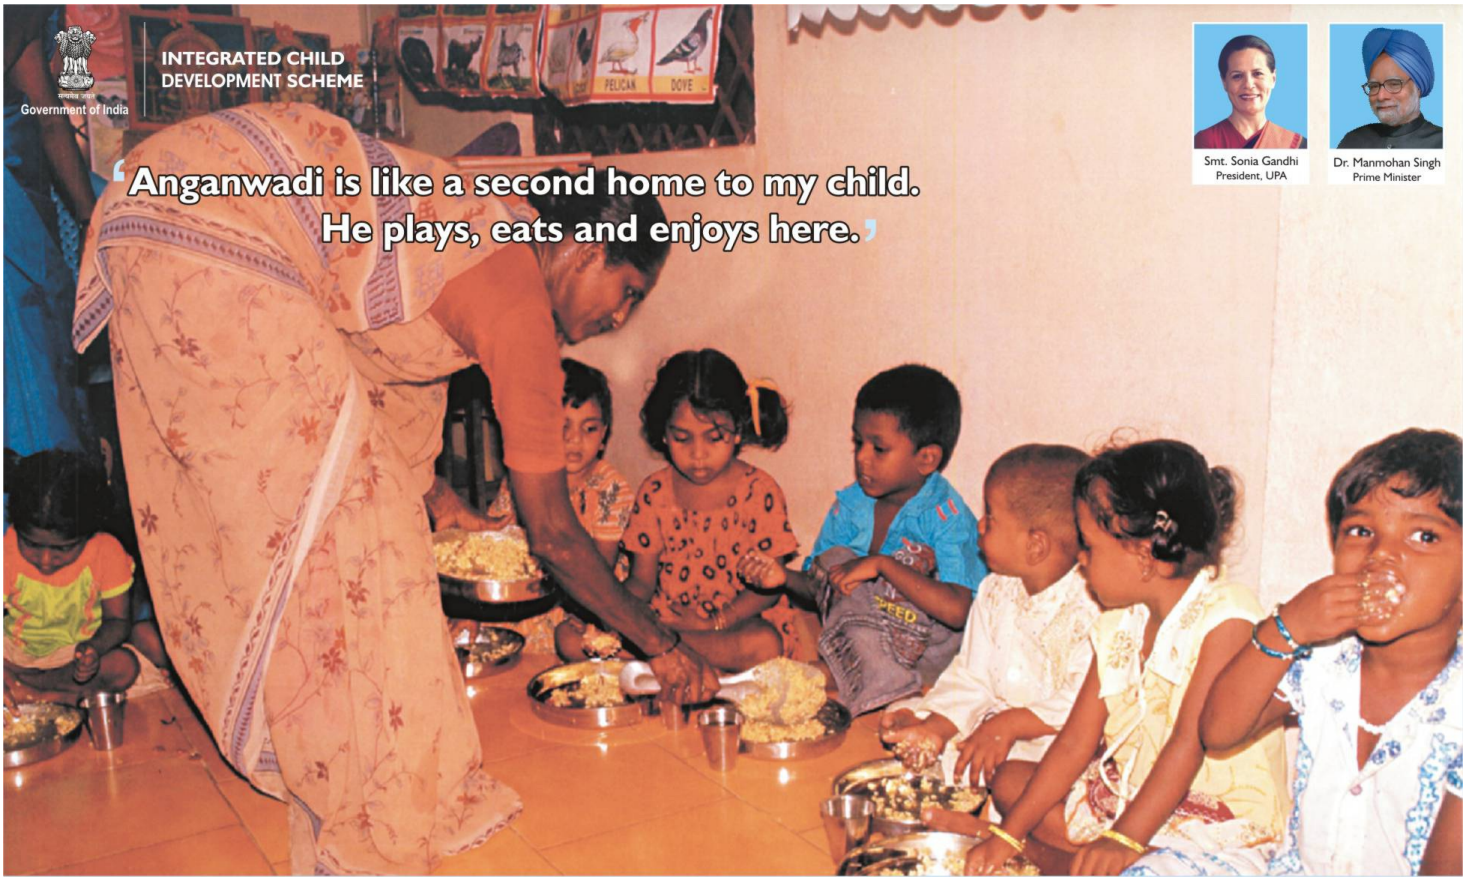

**INTEGRATED CHILD  
DEVELOPMENT SCHEME**

**‘Anganwadi is like a second home to my child.  
He plays, eats and enjoys here.’**

Smt. Sonia Gandhi  
President, UPA

Dr. Manmohan Singh  
Prime Minister

**Integrated Child Development Scheme improves the quality of  
life of vulnerable children.**

- There are around 12 lakh operational Anganwadi Centres in the country, around 2 lakh more being set up.
- Provides nutrition for 1.6 crore pregnant and lactating mothers.
- Provides nutrition, health and pre-school education for more than 7 crore children.